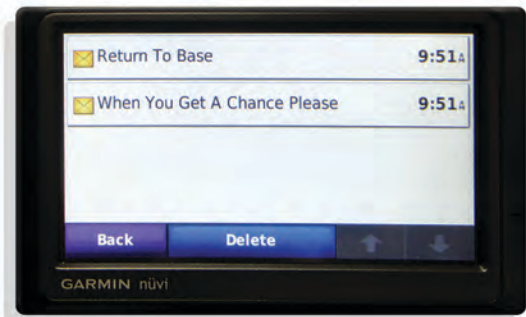

Send And Receive Messages

Flat Rate, Unlimited Use Subscription Plans Include:

- 10s Tracking Without Messaging: $29.95 Per Month
- 10s Tracking W/Messaging: $39.95 Per Month
- 5s Tracking Available: Call For Current Rates

*Additional features like door unlock/starter disable require the use of relays which are sold separately at www.LiveViewGPS.com.

*Garmin® device not included. Garmin® is a registered trademark of Garmin® LTD. nuvi® is a registered trademark of Garmin® LTD. dezl® is a registered trademark of Garmin® LTD.